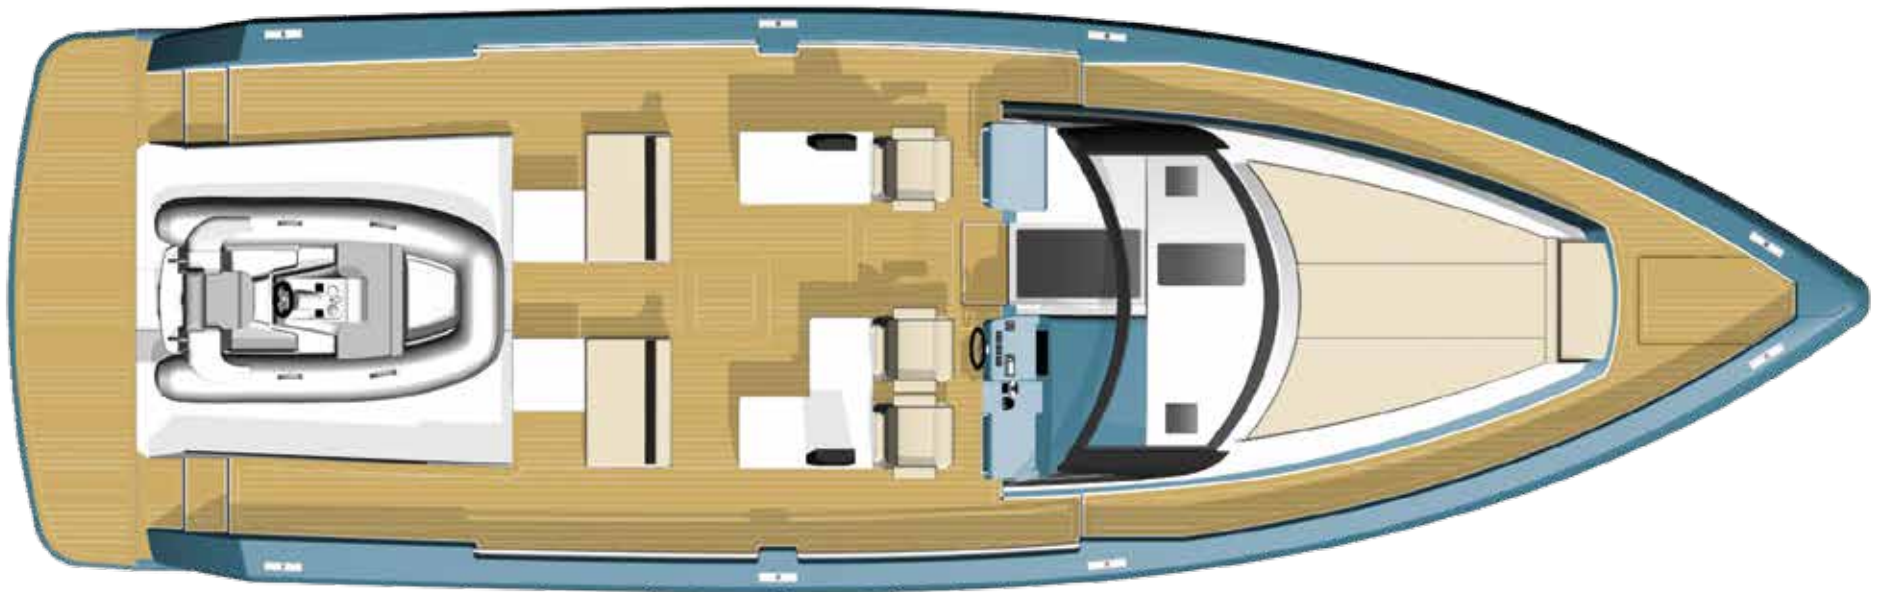

FJORD
48
open

cabin concept

option

*sunbed with tender bay below
(view tender bay)*