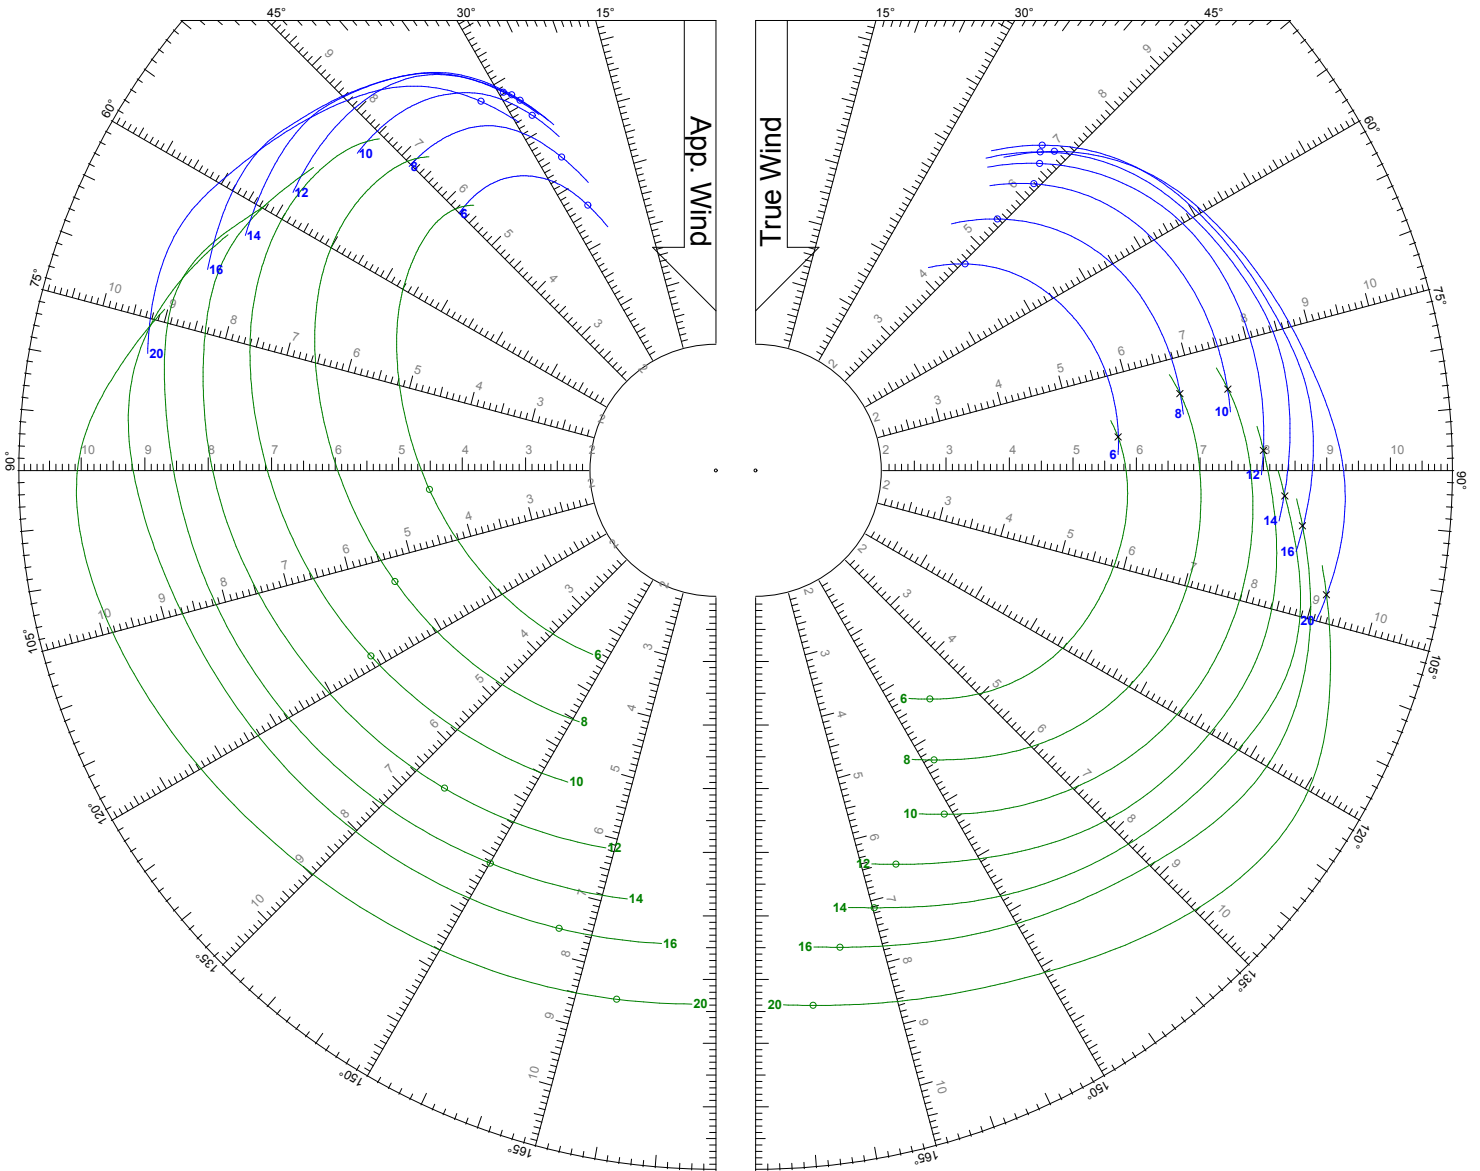

World Leader in Rating Technology

TWS: 6, 8, 10, 12, 14, 16, 20 kts

Jib

Symmetric Spinnaker

World Leader in Rating Technology

TWS: 6 kts

Jib

Symmetric Spinnaker

World Leader in Rating Technology

TWS: 8 kts

Jib

Symmetric Spinnaker

World Leader in Rating Technology

TWS: 10 kts

Jib

Symmetric Spinnaker

World Leader in Rating Technology

TWS: 12 kts

Jib

Symmetric Spinnaker

World Leader in Rating Technology

TWS: 14 kts

Jib

Symmetric Spinnaker

World Leader in Rating Technology

TWS: 16 kts

Jib

Symmetric Spinnaker

World Leader in Rating Technology

TWS: 20 kts

Jib

Symmetric Spinnaker