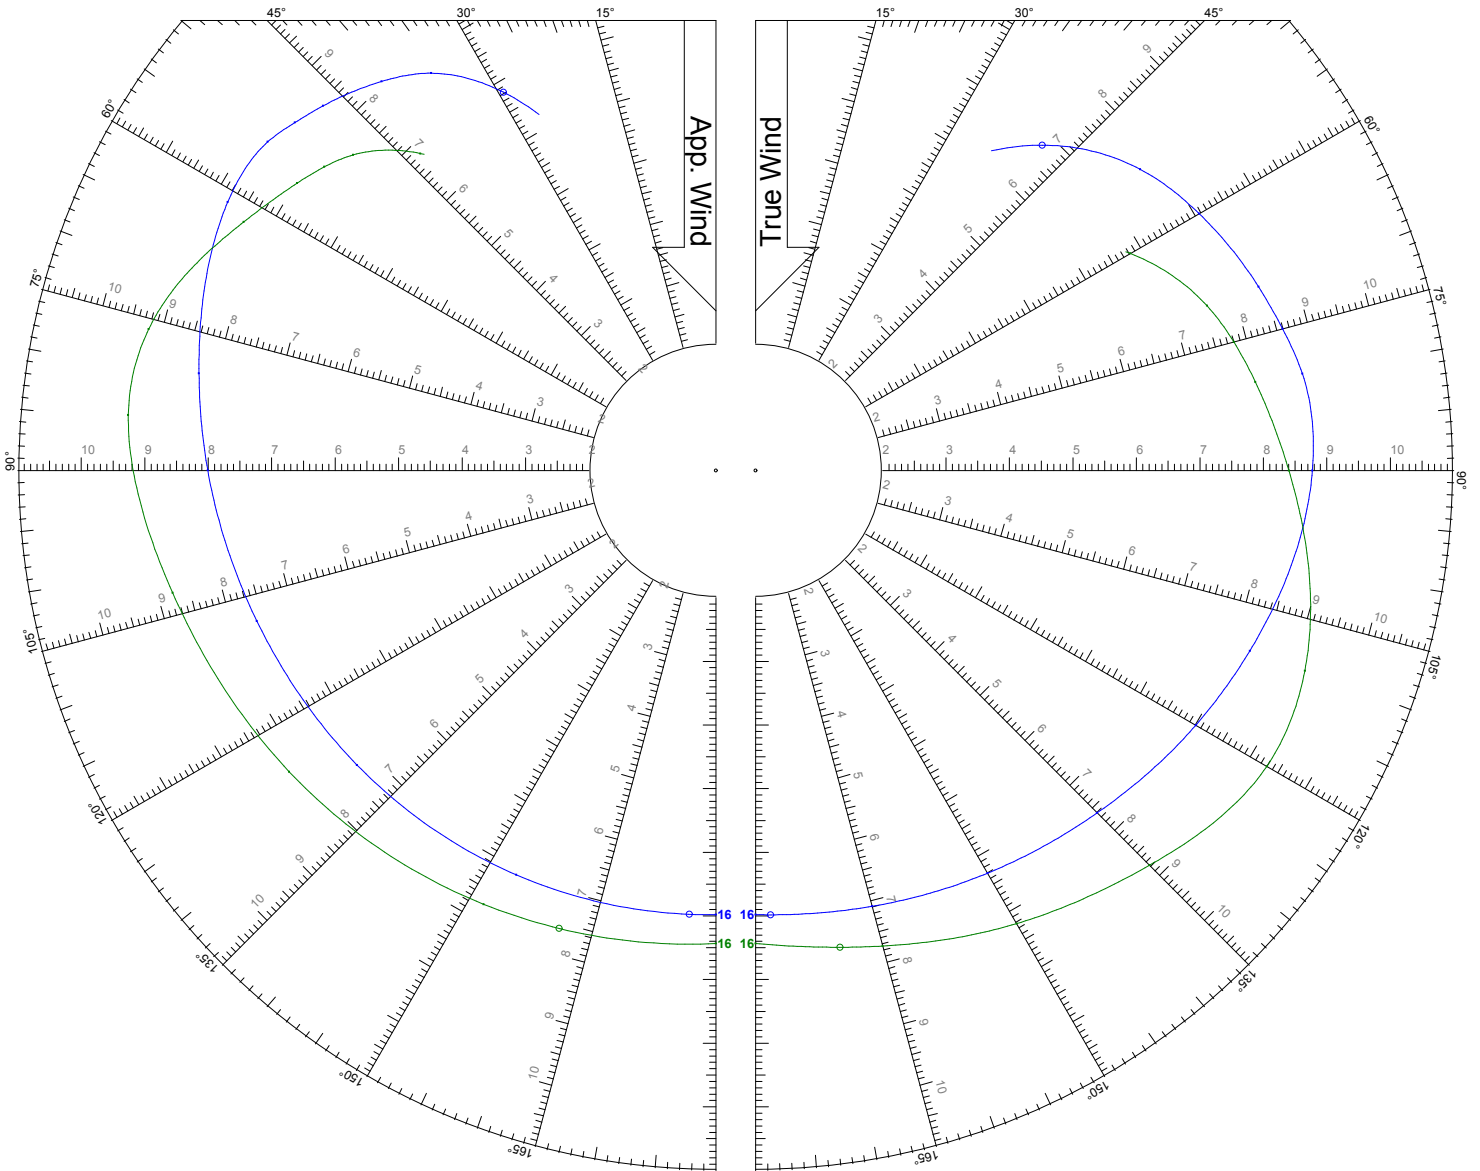

World Leader in Rating Technology

TWS: 16 kts

Jib

Symmetric Spinnaker