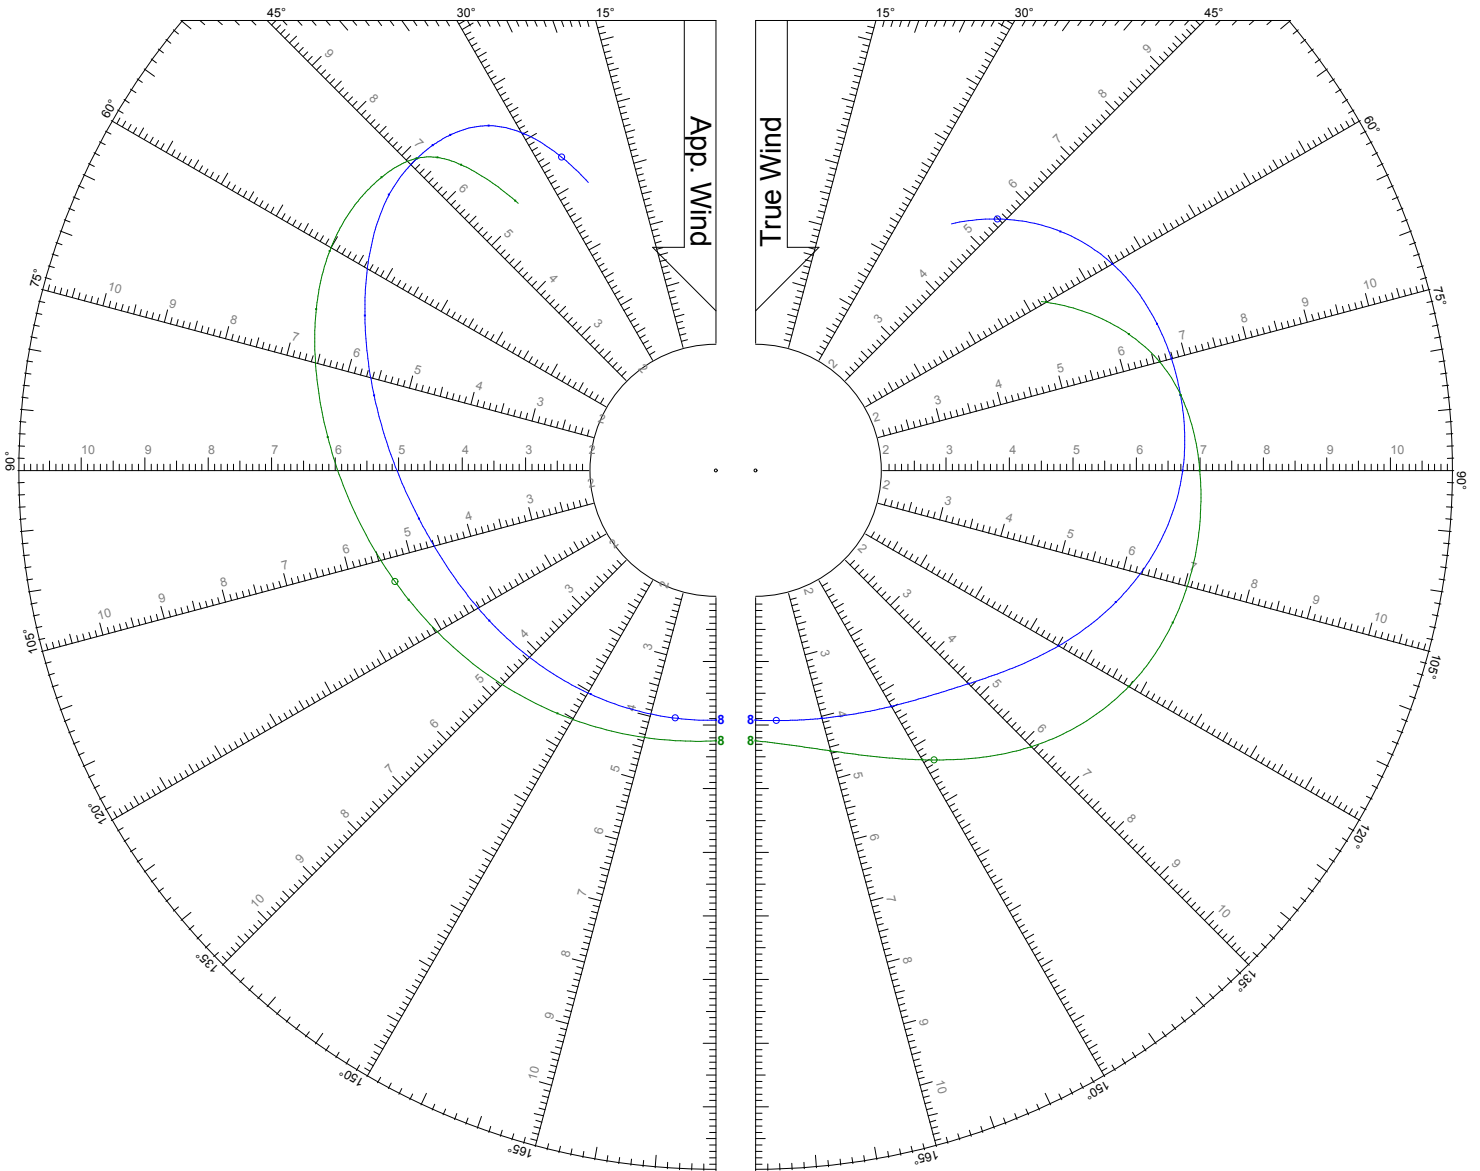

World Leader in Rating Technology

TWS: 8 kts

Jib

Symmetric Spinnaker