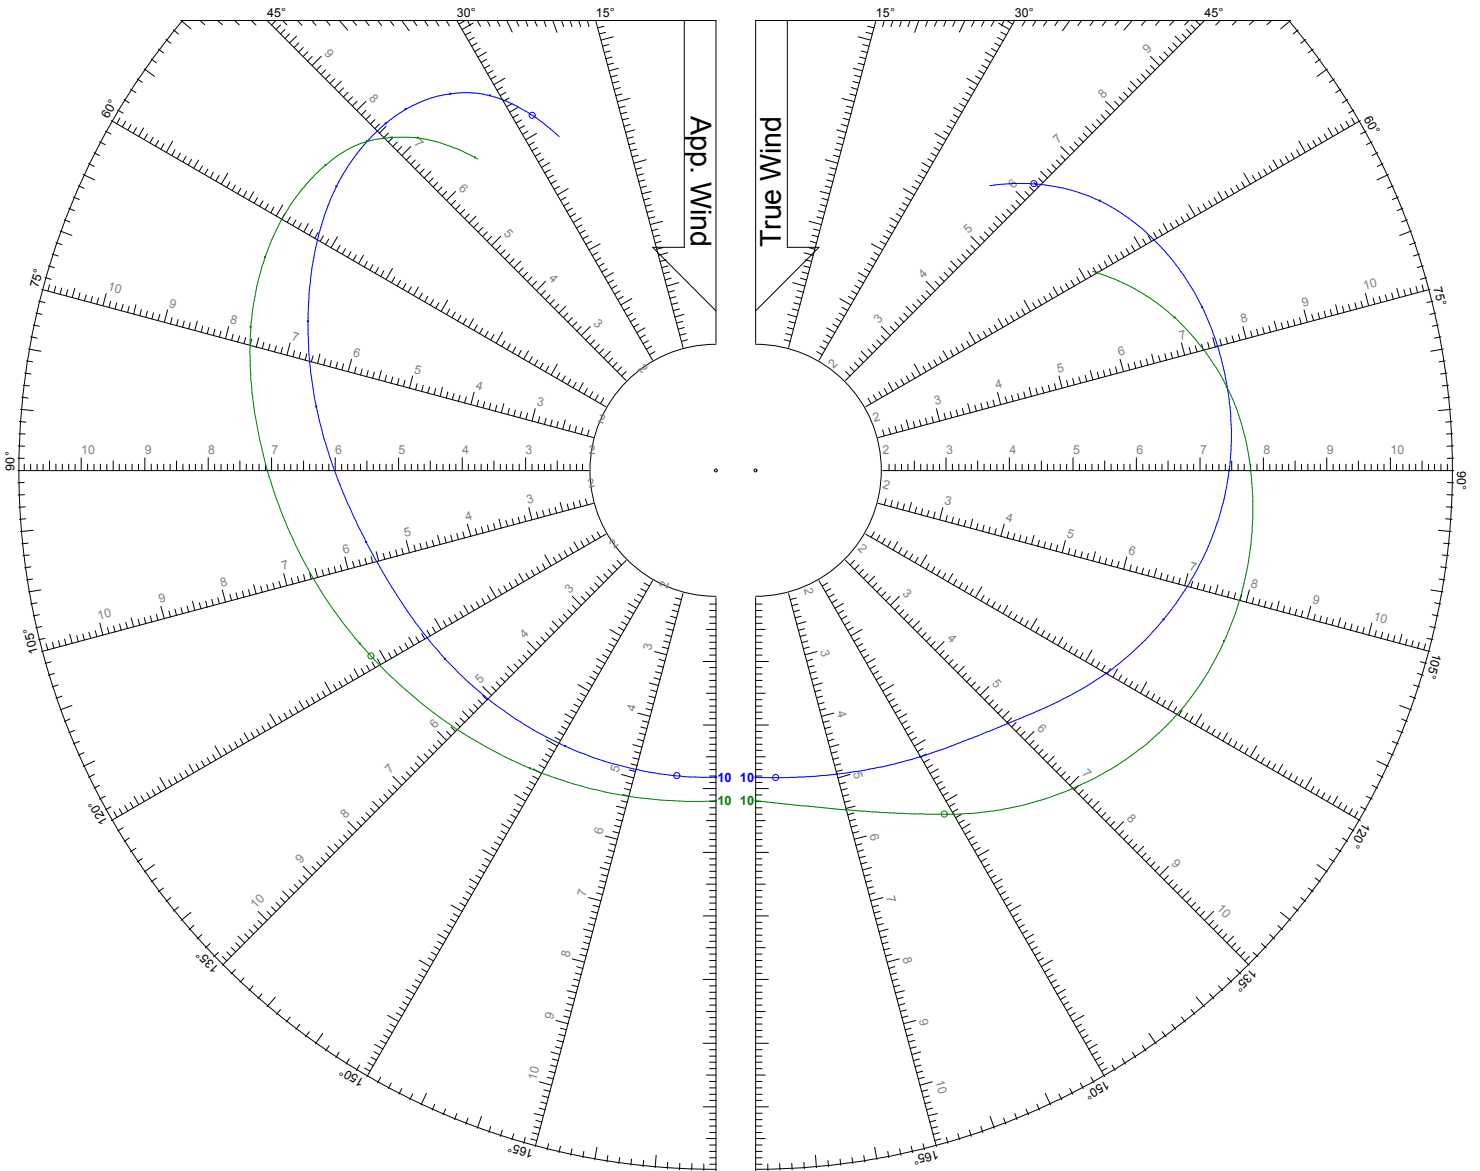

World Leader in Rating Technology

TWS: 8 kts

Jib

Symmetric Spinnaker

World Leader in Rating Technology

TWS: 10 kts

Jib

Symmetric Spinnaker