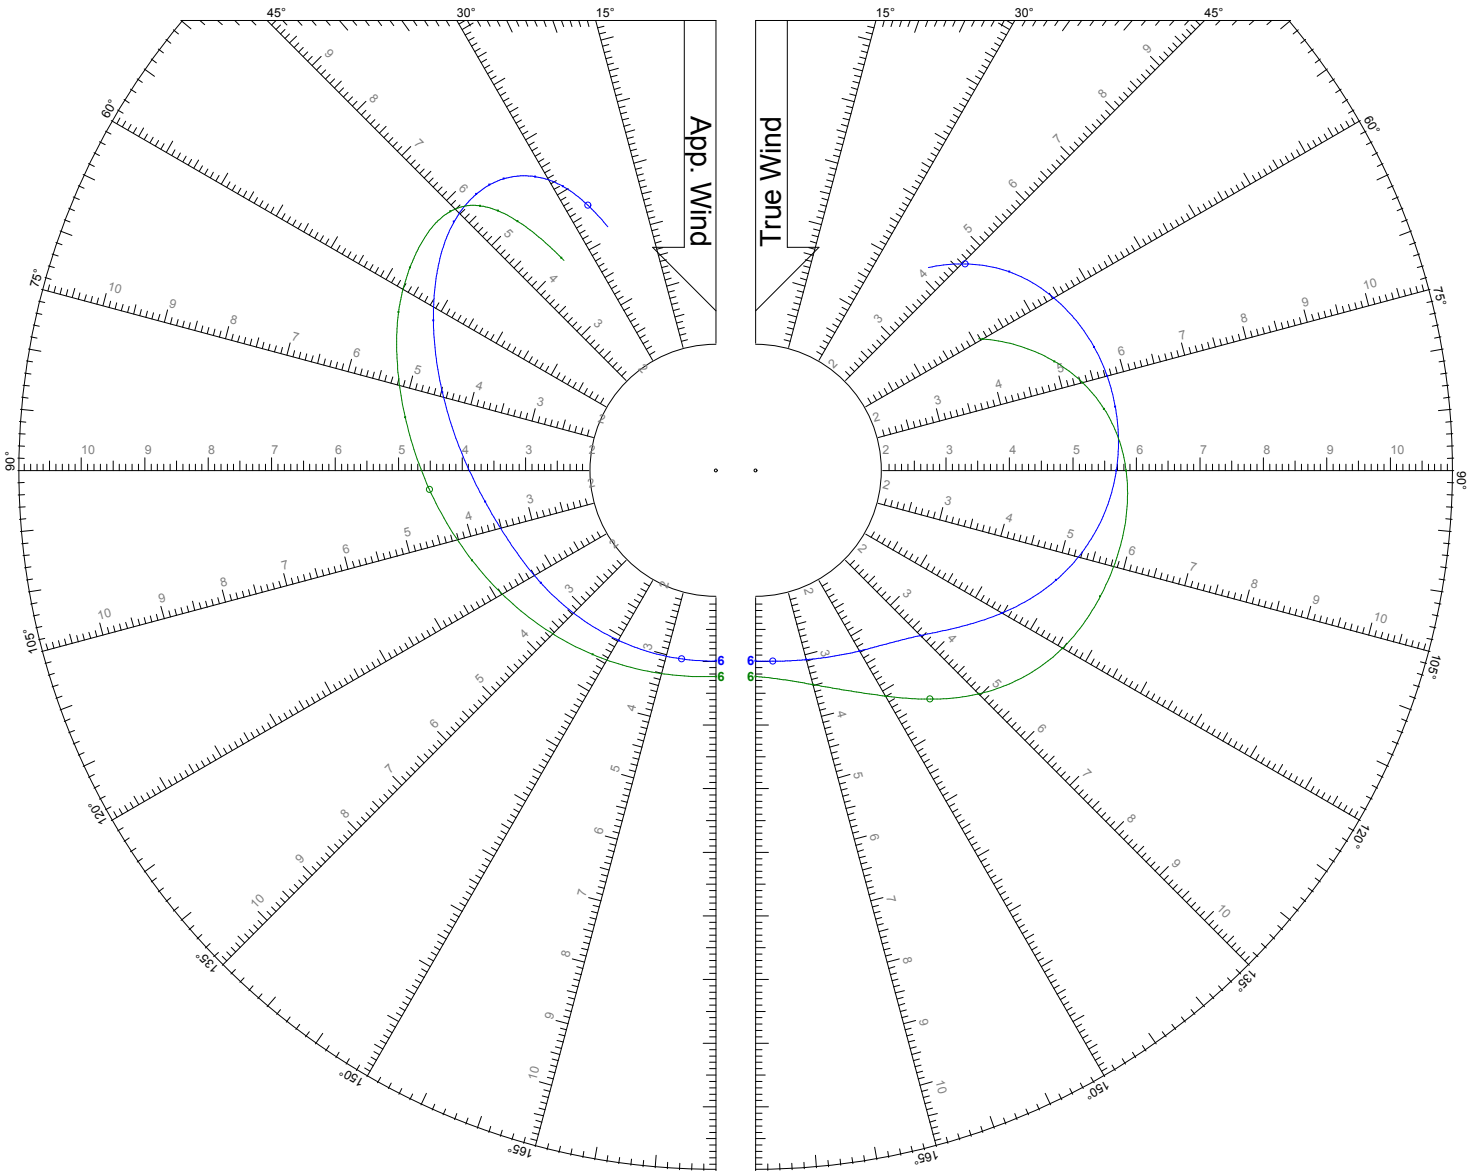

World Leader in Rating Technology

TWS: 6, 8, 10, 12, 14, 16, 20 kts

Jib

Symmetric Spinnaker

World Leader in Rating Technology

TWS: 6 kts

Jib

Symmetric Spinnaker