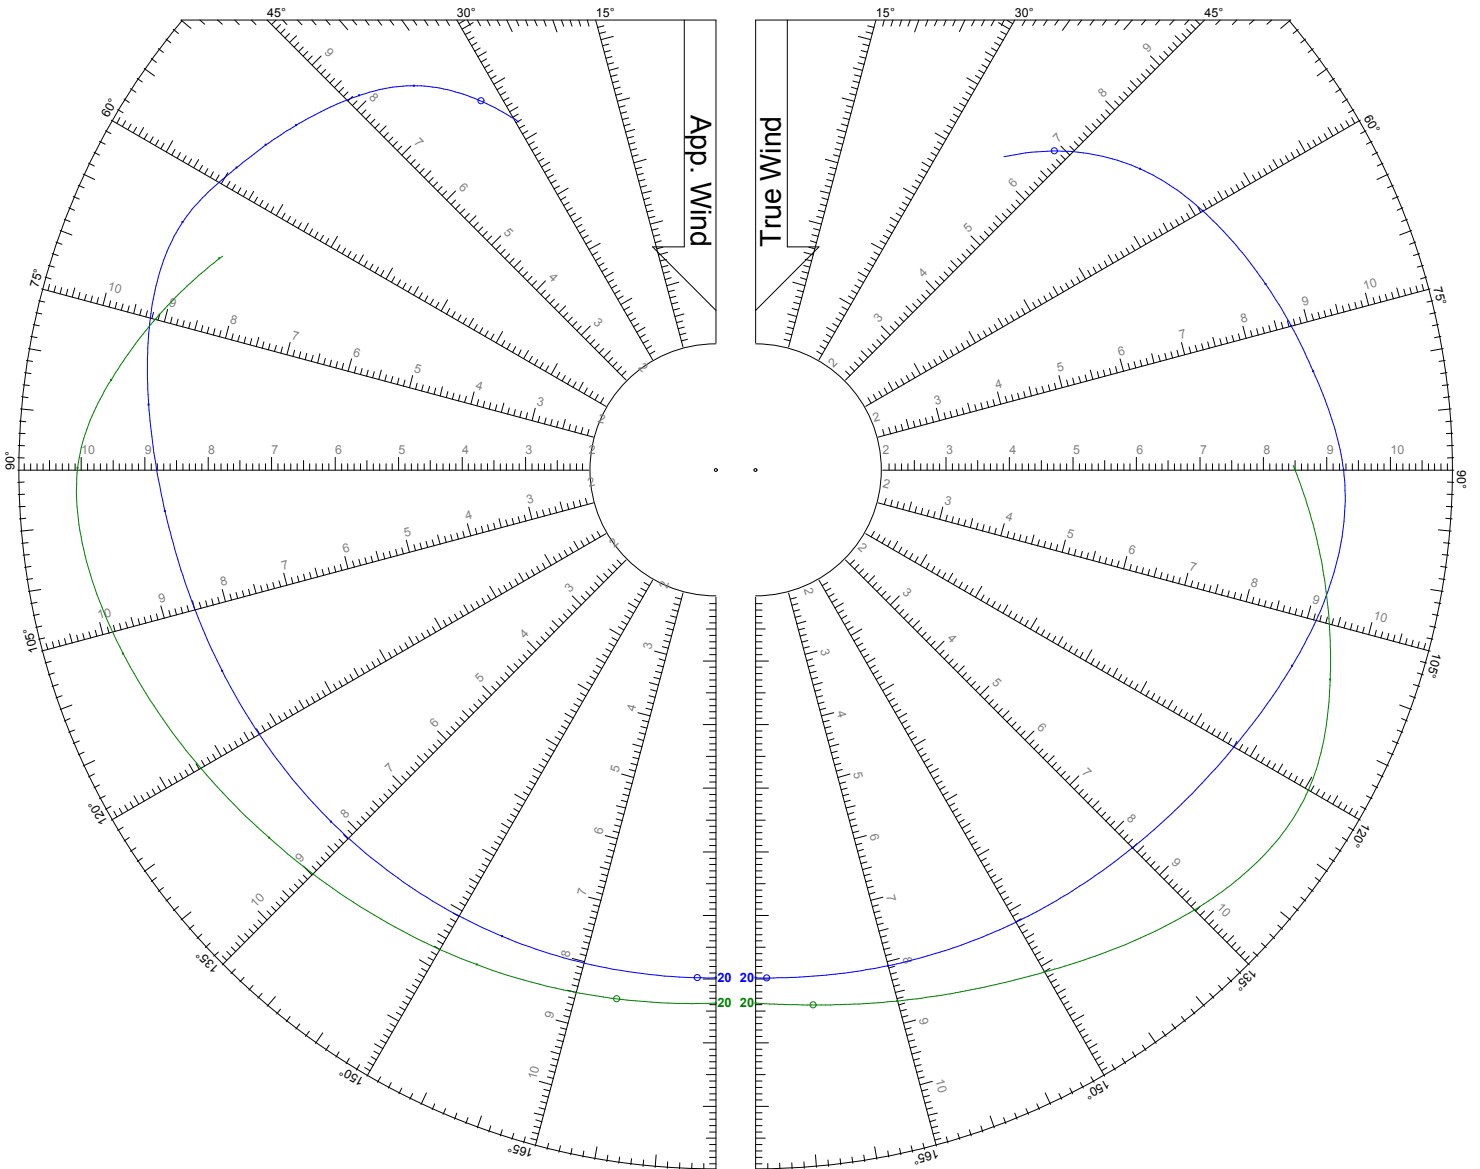

World Leader in Rating Technology

TWS: 16 kts

Jib

Symmetric Spinnaker

World Leader in Rating Technology

TWS: 20 kts

Jib

Symmetric Spinnaker