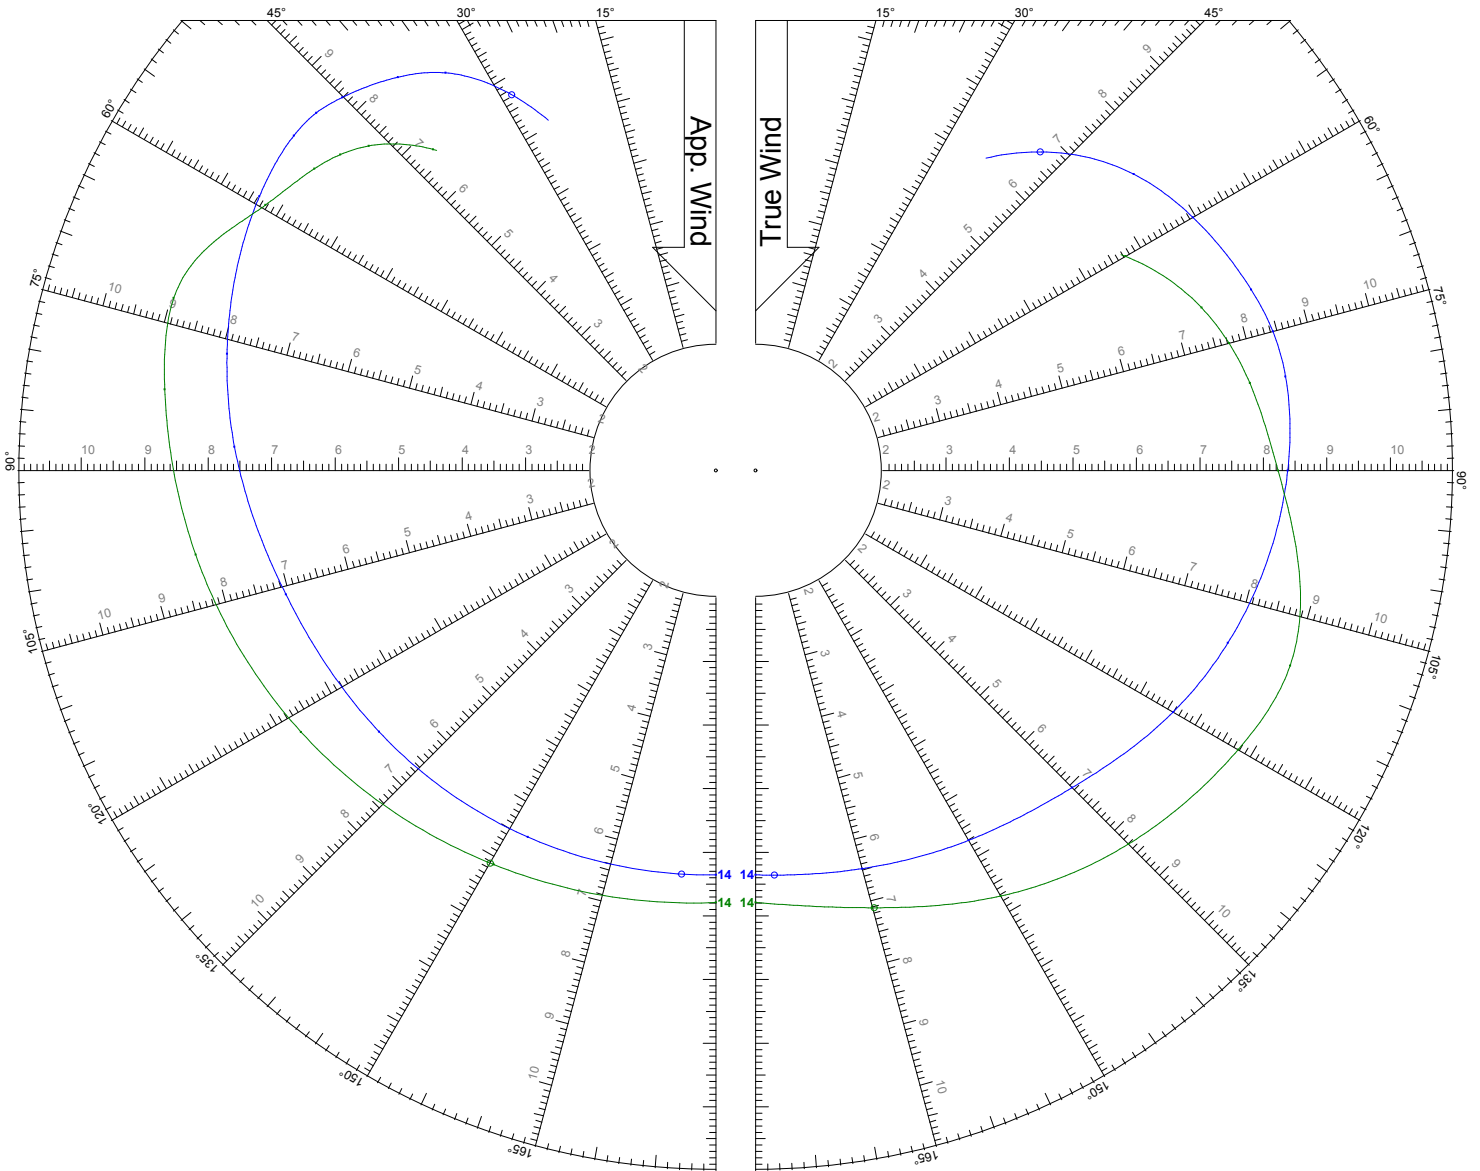

World Leader in Rating Technology

TWS: 12 kts

Jib

Symmetric Spinnaker

World Leader in Rating Technology

TWS: 14 kts

Jib

Symmetric Spinnaker