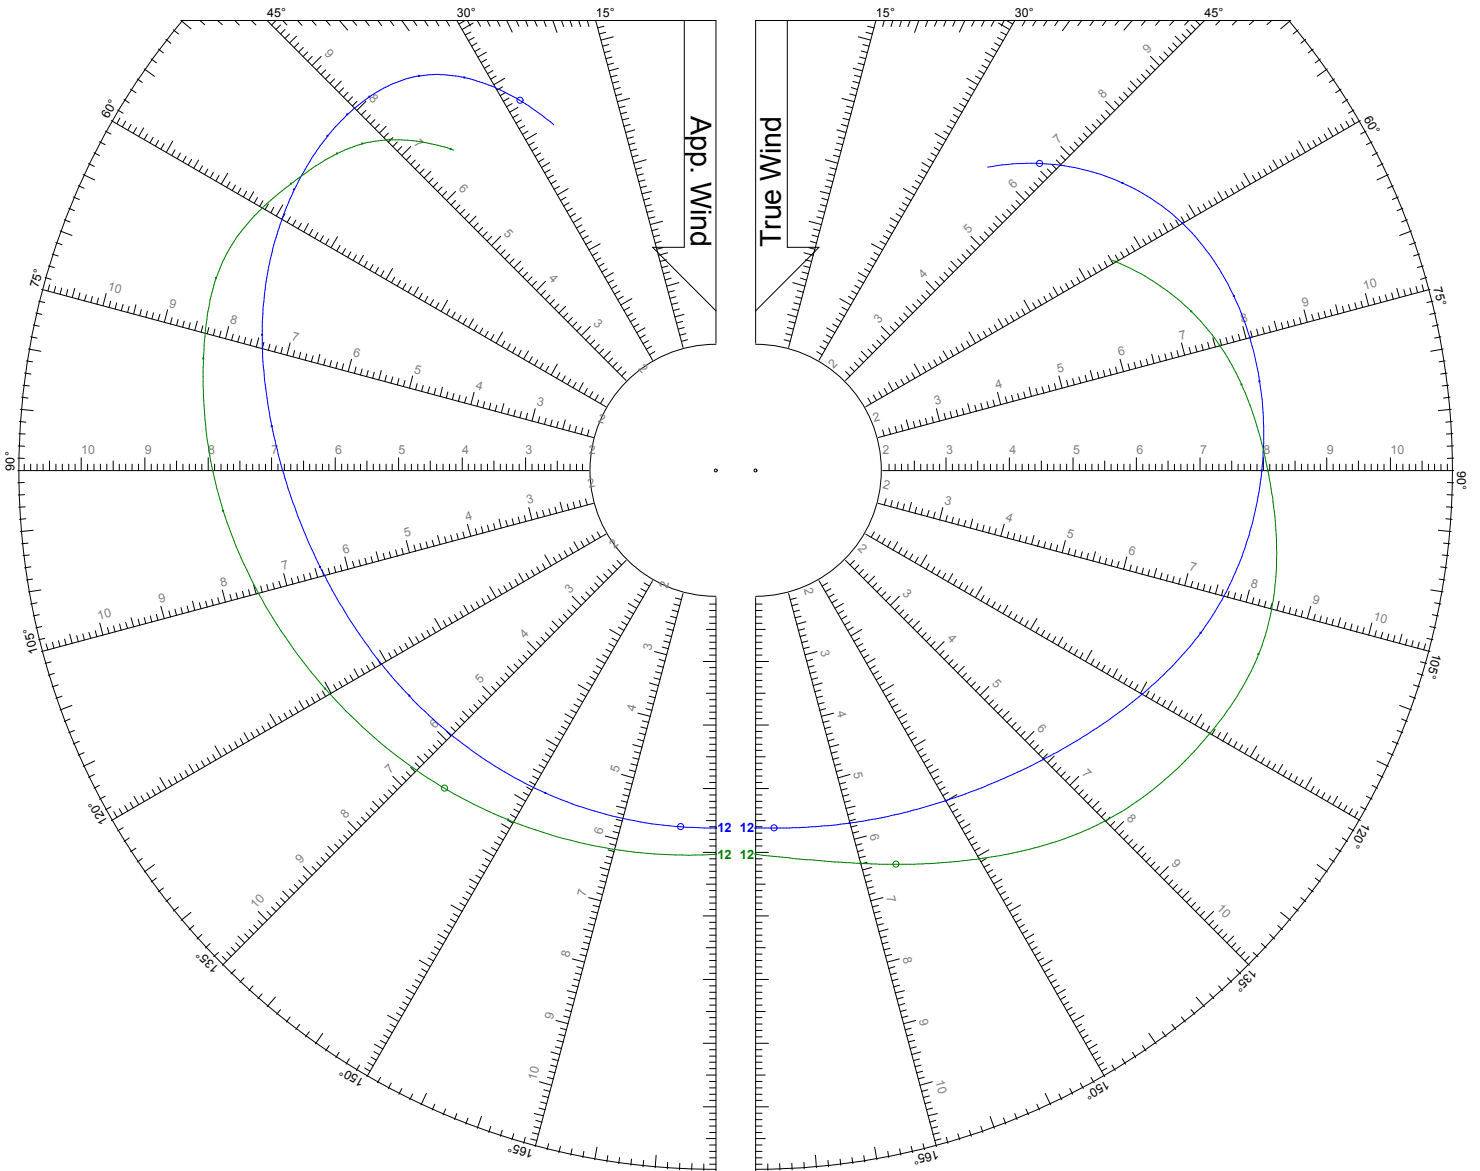

World Leader in Rating Technology

TWS: 12 kts

Jib

Symmetric Spinnaker